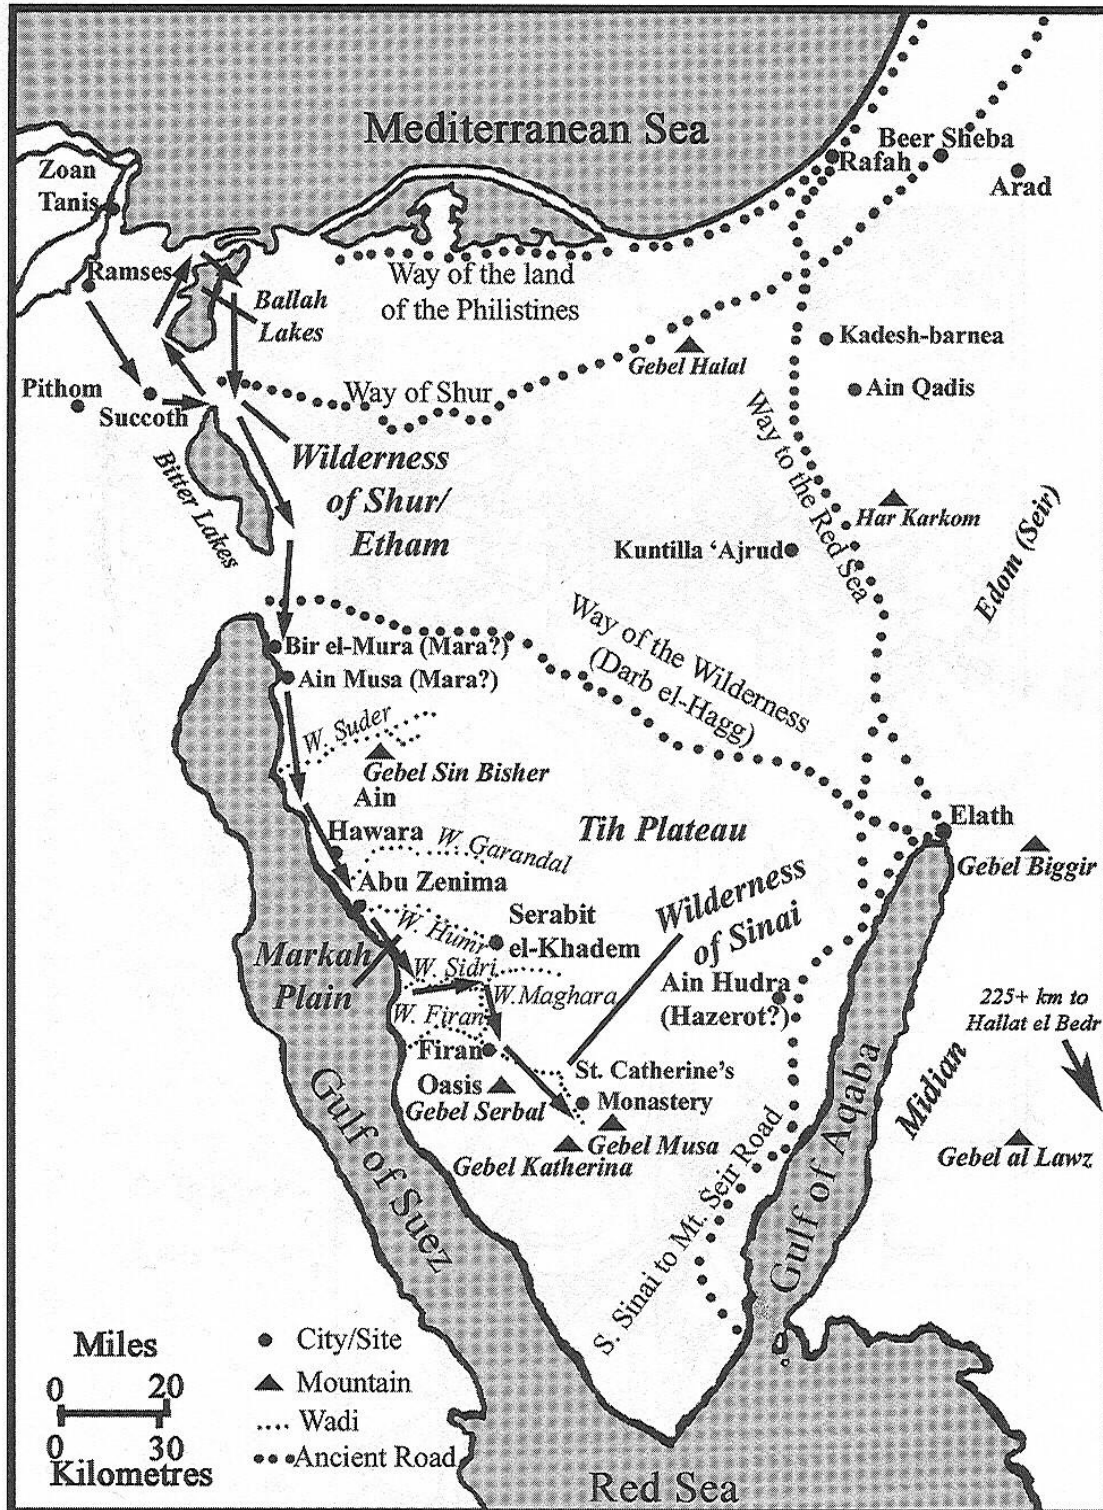

The Red Sea Crossing, According to Bible Believers and Disbelievers – AJO’R, September 2009

ISRAEL’S EXODUS FROM EGYPT AND ENTRY INTO CANAAN

ldolphin.org/kitchen/mapexodus.html

1712 Map of the Exodus

PTO →

Exodus Map from LDS [Latter Day Saints] Church [MOST Bible Atlases show this or a similar route – AJO’R, September 2009] ldolphin.org/kitchen/mapexodus.html:

Israel's Exodus from Egypt and Entry into Canaan

Figure 1. Map of Sinai (created by Jessica T. Hoffmeier)

Ancient Israel in Sinai, by James K. Hoffmeier, Oxford Press, 2005